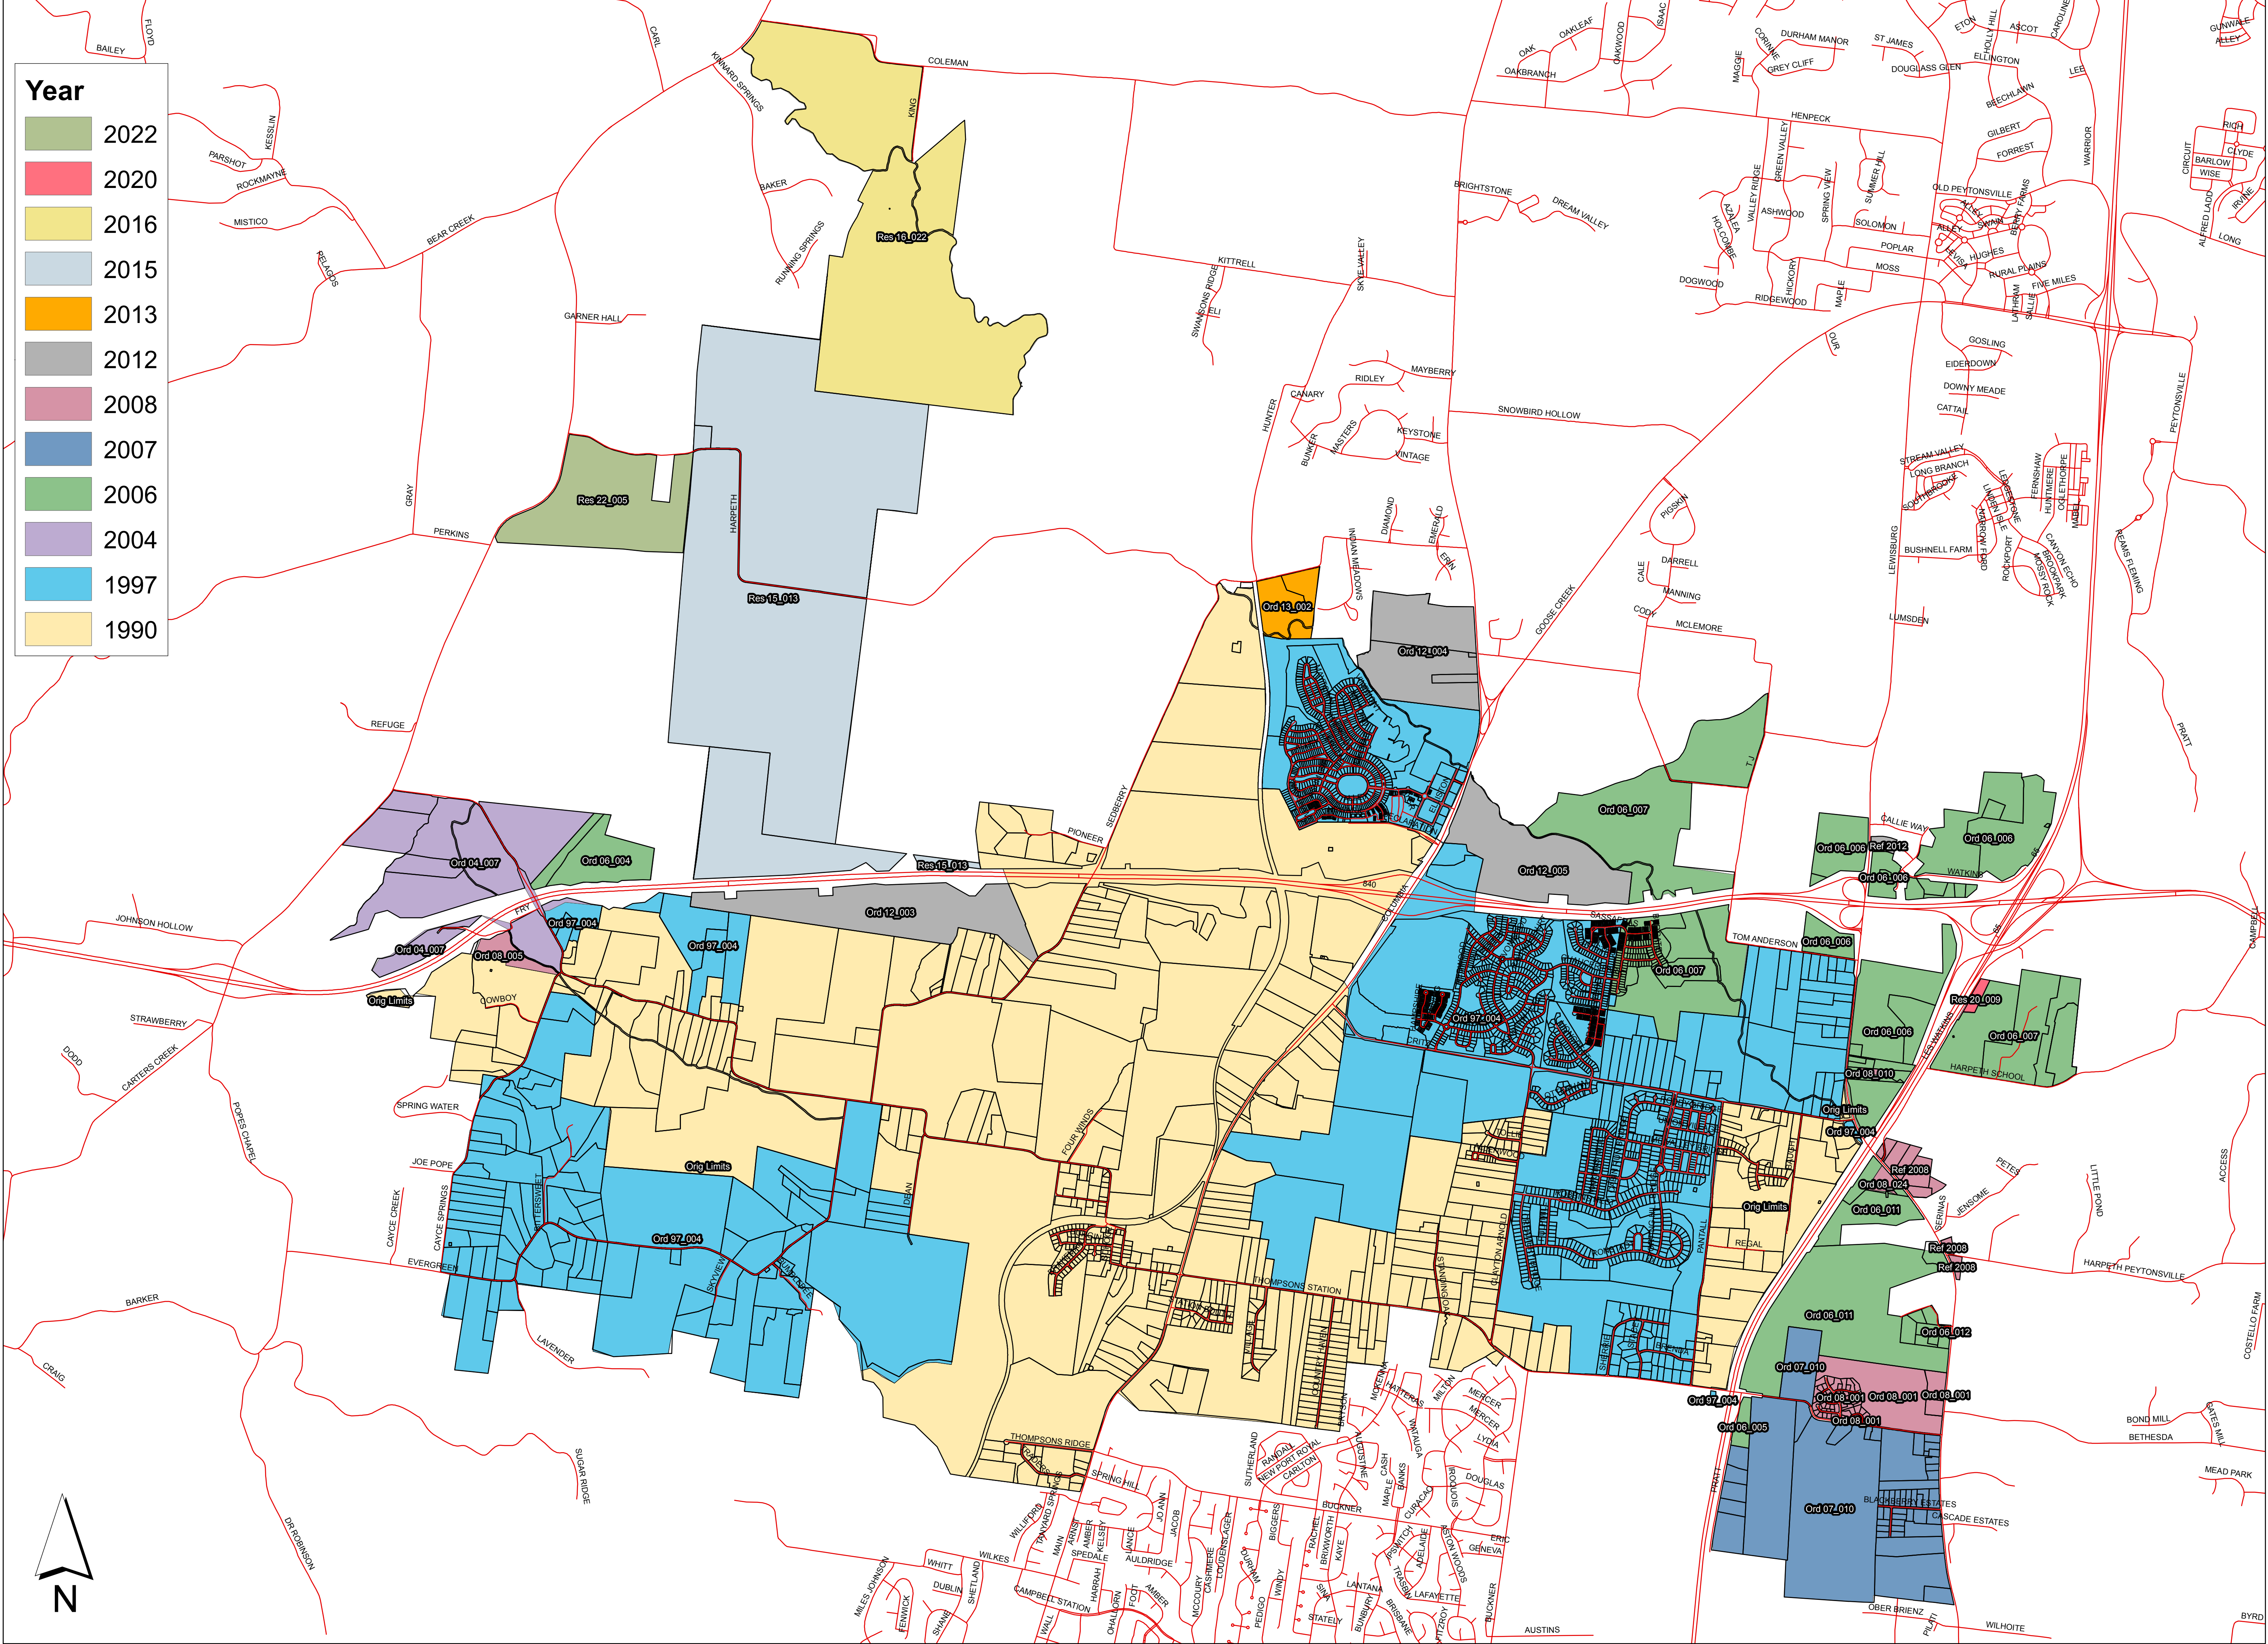

Annexation History Map 1990 - 2022

The Town of Thompson's Station, TN

1 inch = 1,750 feet
 0.125 0.25 0.5 0.75 1 Miles

1 inch = 1,750 feet