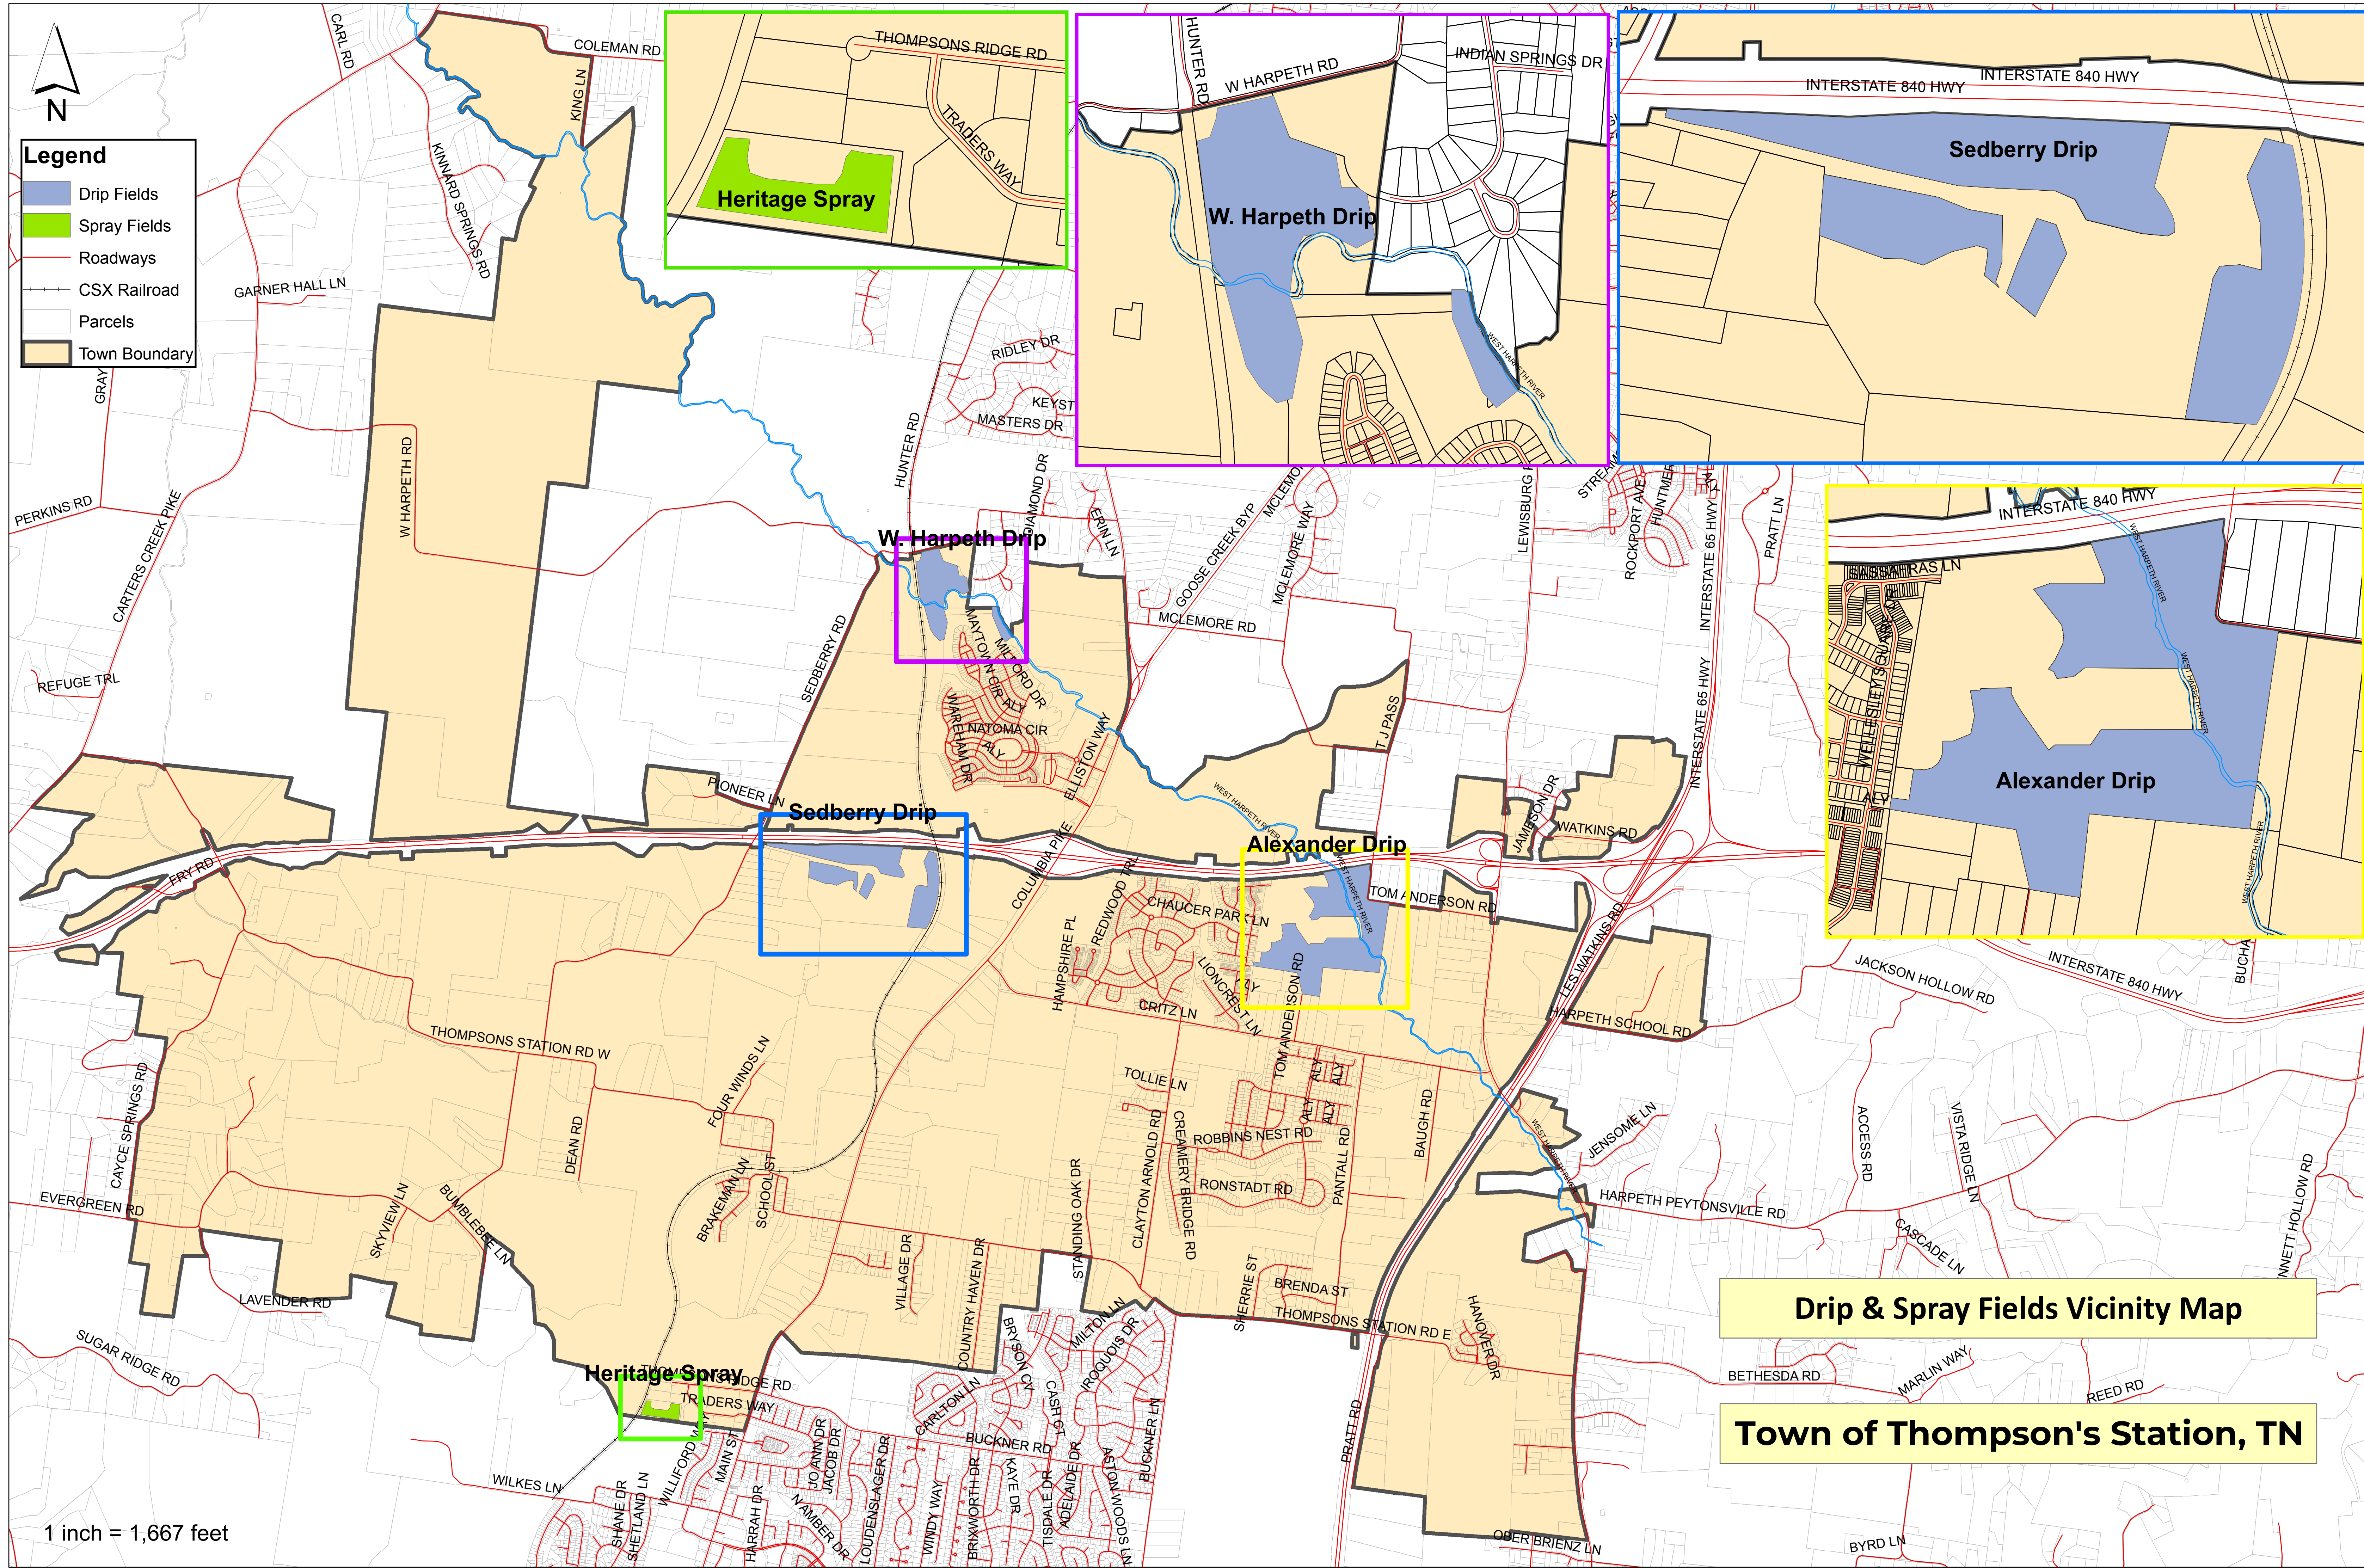

Legend

- Drip Fields
- Spray Fields
- Roadways
- CSX Railroad
- Parcels
- Town Boundary

Drip & Spray Fields Vicinity Map

Town of Thompson's Station, TN

1 inch = 1,667 feet